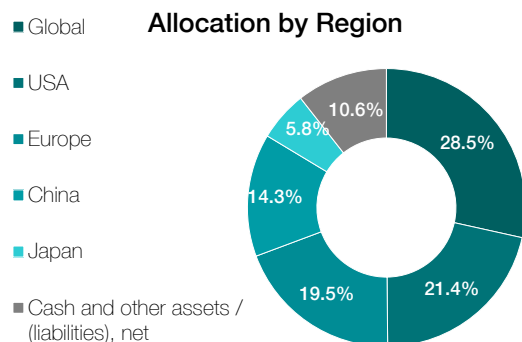

### About Alpine Select

Alpine Select Ltd. is an investment company domiciled in Zug and has been listed on the SIX Swiss Exchange since 1998 (since 5 August 2019 in the Swiss Standard Segment).

The company offers its shareholders the key benefit of investing into a diversified alternative investment portfolio with core investment strategies: discount-, risk-arbitrage, tactical exploitation of under-researched companies / situations, short term opportunities and liquid hedge funds.

### Top Positions as Percentage of Net Asset Value

Castle Alternative Invest AG	Equity Long Only	16.7%
Cheyne New Europe Fund L.P.	Real Estate (Legacy)	12.5%
HBM Healthcare Inv. Ltd.	Healthcare / Biotech	9.1%
Cheyne Total Return Credit Fund	Hedge Funds	5.0%
Orchard Liquid Credit Fund	Hedge Funds	4.2%
Cash and other assets / (liabilities), net	n/a	10.6%