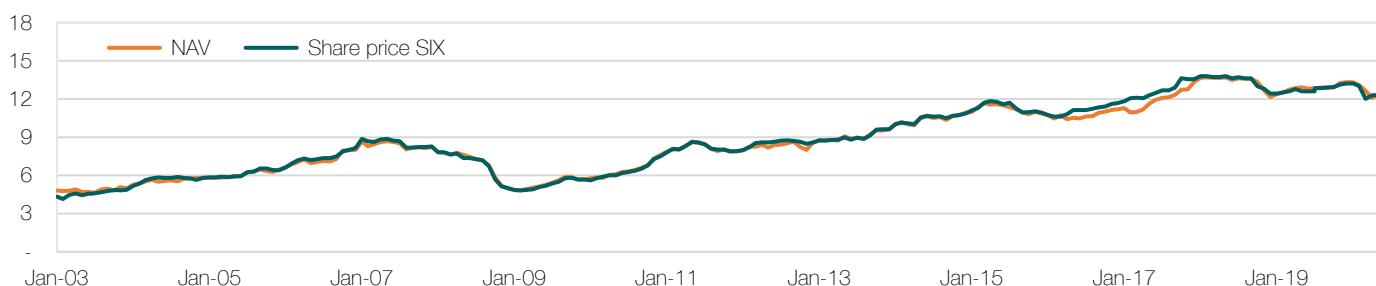

Price-History in CHF for the Period

January 2003 to 30 June 2020 (Share price: net annualized return 5.84%)

Estimated NAV Performance in %

	Jan	Feb	Mar	Apr	May	June	July	Aug	Sep	Oct	Nov	Dec	YTD
2020	-0.1	-1.6	-3.4	-4.6	2.4	0.6							-6.5
2019	0.5	1.1	1.8	0.9	0.5	-0.9	1.7	-1.3	0.4	0.1	2.7	0.5	9.5
2018	2.4	0.3	-0.2	-0.1	0.4	-1.5	0.9	-0.2	-0.0	-0.2	-4.7	-3.0	-9.9
2017	0.8	-3.0	0.3	1.8	4.2	2.5	1.3	0.4	1.6	3.2	0.2	4.6	22.0
2016	-1.3	-2.3	2.5	-3.0	1.1	-0.6	1.5	0.3	2.5	0.8	1.3	0.4	3.7

Alpine Facts

Incorporation date	18.09.1997	Type of shares	Registered shares	Advisory fees	CHF 0.12m/annually
Listing	SIX Swiss Exchange	Outstanding shares	9,251,428	Performance fees	None
Stock Exchange Symbol	ALPN	Custodian	Bank Julius Baer	Distributions	Out of retained earnings
ISIN Code	CH0019199550	Management fees	None	Total Assets	CHF 127.05m

Contact

Alpine Select Ltd., Gotthardstrasse 31, 6300 Zug / Switzerland | T +41 (0)41 720 4411 | investorrelations@alpine-select.ch | www.alpine-select.ch