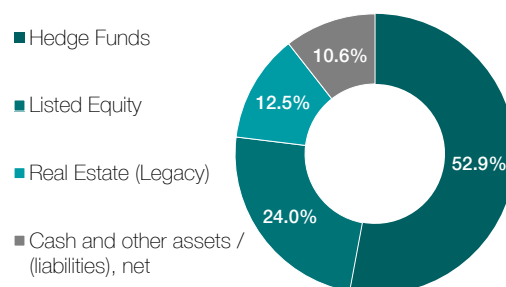

Allocation by Asset Class