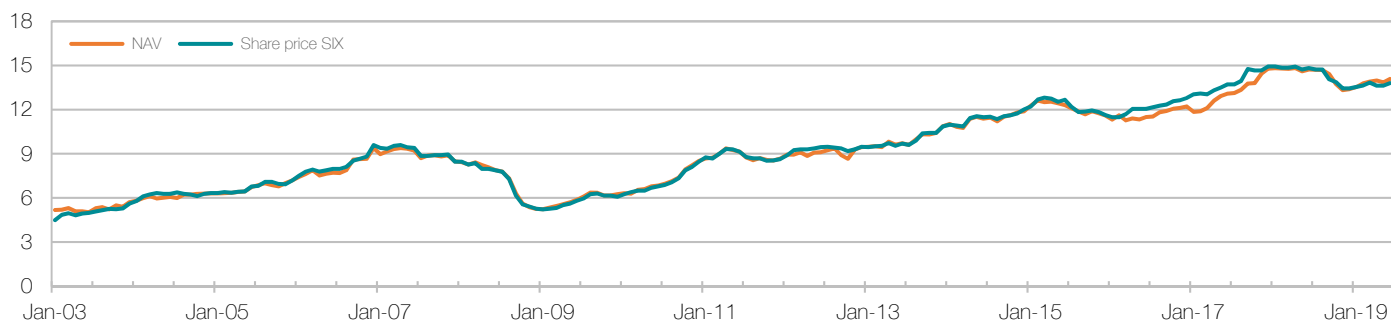

Top Positions as Percentage of Net Asset Value

Alpine Select Alternative Fund	Diversified Fund of Funds	39.8%
Castle Alternative Invest AG	Diversified Fund of Funds	14.1%
Cheyne New Europe Fund L.P.	Real Estate (Legacy)	13.4%
HBM Healthcare Inv. Ltd.	Healthcare / Biotech	9.3%
SFP Value Realization Fund	Equity Long Only	3.2%
Cash and other assets, net		4.9%

Allocation by Asset Class

Price-History in CHF for the Period

January 2003 to 31 August 2019 (net annualized return 6.46%)

Estimated NAV Performance in %

	Jan	Feb	Mar	Apr	May	June	July	Aug	Sep	Okt	Nov	Dec	YTD
2019	0.05	1.1	1.8	0.9	0.5	-0.9	1.7	-1.3					4.3
2018	2.4	0.3	-0.2	-0.1	0.4	-1.5	0.9	-0.2	-0.0	-0.19	-4.7	-3.0	-7.7
2017	0.8	-3.0	0.3	1.8	4.2	2.5	1.3	0.4	1.6	3.2	0.2	4.6	19.2
2016	-1.3	-2.3	2.5	-3.0	1.1	-0.6	1.5	0.3	2.5	0.8	1.3	0.4	3.1
2015	0.6	3.2	2.8	-0.8	0.2	-0.8	-1.0	-1.8	-1.8	-1.7	1.8	-1.2	-0.6