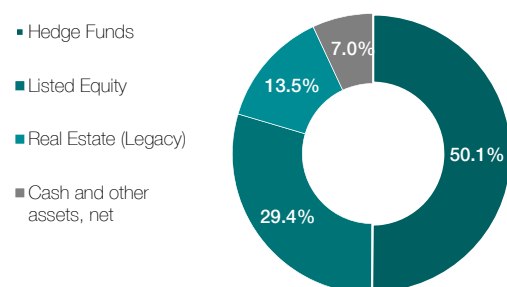

Allocation by Asset Class