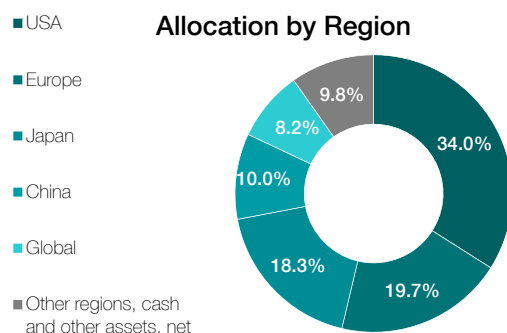

Alpine Select Ltd. further acts as a FINMA-licensed distributor for foreign collective investment schemes to qualified investors in Switzerland.

	31-Aug-09	MTD	YTD
Share price	CHF 13.90	0.72%	3.40%
Latest NAV (Estimate)	CHF 13.90	-1.30%	4.27%